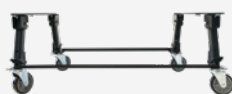

GEARCAGE® | **GEARCAGE®-6**

Part No. H01397

Dimensions

Inside: 72in. L x 32in. W x 7in. H

Clearances

Installed: Up to 12in from Hitch Pin
Slide-out: Up to 32in from Hitch Pin

Weights

Empty: 95 lbs
Payload: 300 lbs of Cargo

Required Hitch Size

2in, Class III or higher

This 6ft. super-size hitch rack is the industry largest with extra width for exceptional gear carrying capability to include large wheel chairs, scooters, bicycles and more. The slide-out feature clears SUV hatches, tailgates, and Sprinter RV doors for convenient rear access with a dual tube frame design for demanding fifth wheel and travel trailer tow environments.

Construction

18 ga. powder-coated steel and strong BoxTruss design built upon our GMC Professional Grade award-winning TwinTube™ Flat Pipe slide-out hitch mount platform.

Included

- Two Silent Hitch Pins
- LED Lights & Reflectors
- Tie Down Locations
- License Plate Mount

Compatible Accessories

Fork-IT
P/N H01793

Landing Gear
P/N H00550

GearCage Ramp
P/N H00680

Rack-IT
P/N H01199

6in Rise Platform
P/N H00901

GearBag-6
P/N HCR635

Innovative Colorado Outdoor Lifestyle Company
719.630.3800 or 877-GO-4-AERO | www.LetsGoAero.com